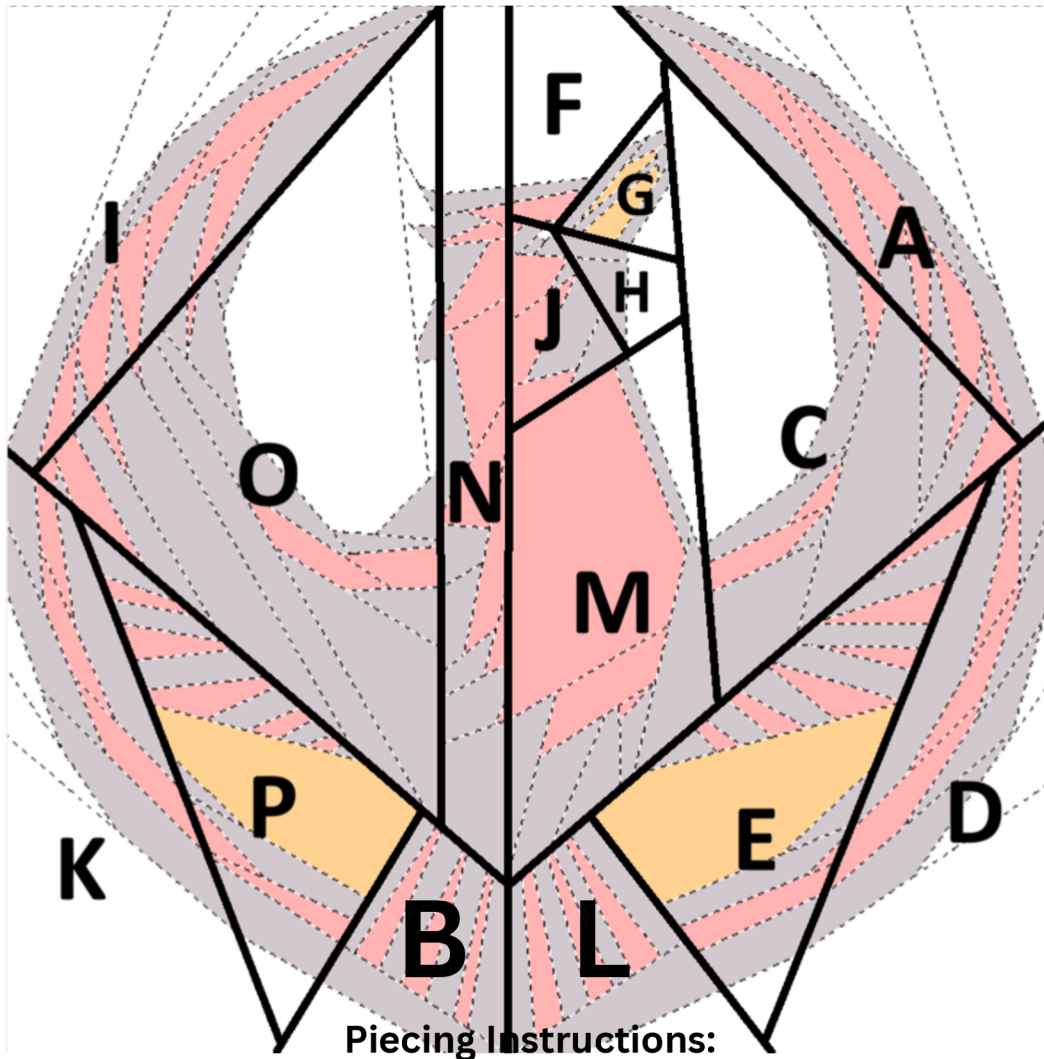

# Cardinal Rebel Alliance 12 inch x 12 inch block

Foundation Paper Piecing Design by @hoosierhomebody  
Image Credit: @greatnsecret

A combination of the Star Wars Rebel Alliance and a Cardinal

**Left Half:**

$$(K + P + B) = \text{KPB}$$

$$(I + O + N) = \text{ION}$$

$$(\text{ION} + \text{KPB}) = \text{left half}$$

**Right Half:**

$$(F+G) + (J+H) = \text{FGJH}$$

$$(\text{FGJH} + \text{M}) + \text{C} + \text{A} = \text{FGHMCA}$$

$$(\text{L} + \text{E} + \text{D}) = \text{LED}$$

$$\text{FGHMCA} + \text{LED} = \text{Right Half}$$

**Attach left half to right half to complete the block.**

**Admire your quilted resistance piece!**

**Credit @hoosierhomebody**